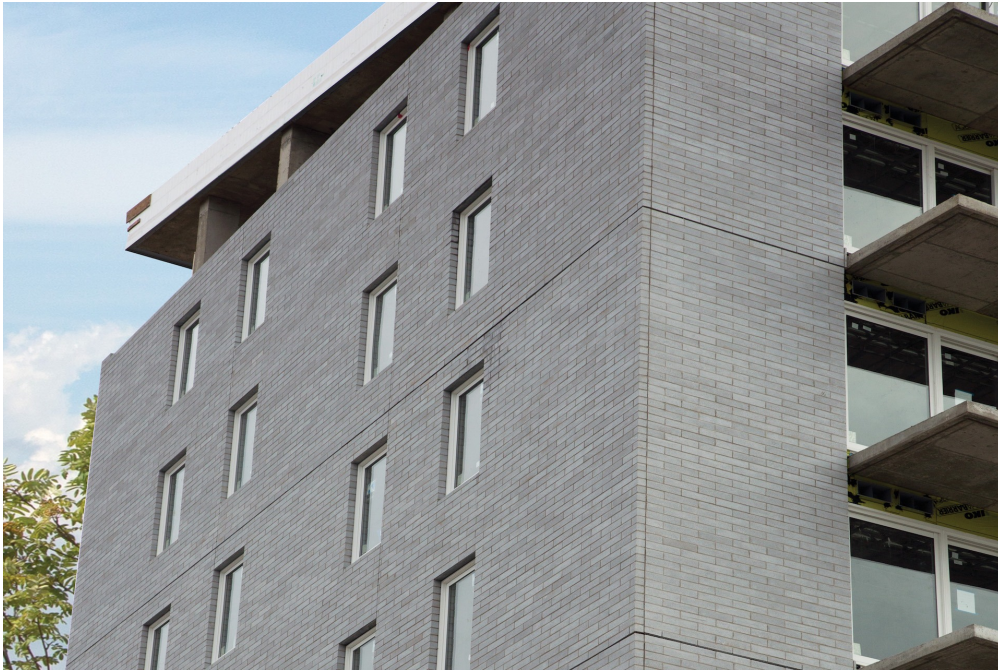

## LINEAR SMOOTH

### **A smaller, elongated Concrete Block**

A newer addition to our Architectural Masonry Collection, Linear Smooth block has a long, contemporary, cut stone look with a smooth texture.

Linear Smooth is a durable, long-lasting concrete block building material that is sought after for both commercial and residential applications. It is available in three attractive designer colours: Wallace, Ivory and Steel Grey.

### **Made with stronger, greener Carbon Cure concrete**

This concrete block product is made using the Carbon Cure concrete process, a revolutionary process that involves collecting waste CO2 emissions from industrial plants, transporting the gas to our concrete plant, and injecting it into our wet concrete mix to make them stronger and greener concrete products.