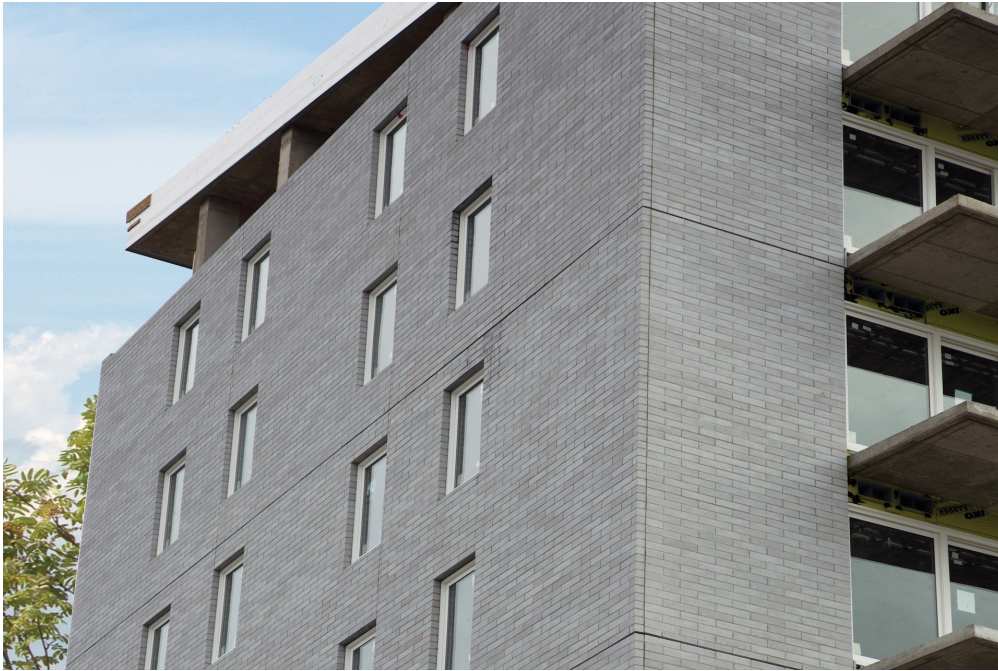

LINEAR SMOOTH

A smaller, elongated Concrete Block

A newer addition to our Architectural Masonry Collection, Linear Smooth block has a long, contemporary, cut stone look with a smooth texture.

Linear Smooth is a durable, long-lasting concrete block building material that is sought after for both commercial and residential applications. It is available in three attractive designer colours: Wallace, Ivory and Steel Grey.

Made with stronger, greener Carbon Cure concrete

This concrete block product is made using the Carbon Cure concrete process, a revolutionary process that involves collecting waste CO2 emissions from industrial plants, transporting the gas to our concrete plant, and injecting it into our wet concrete mix to make them stronger and greener concrete products.